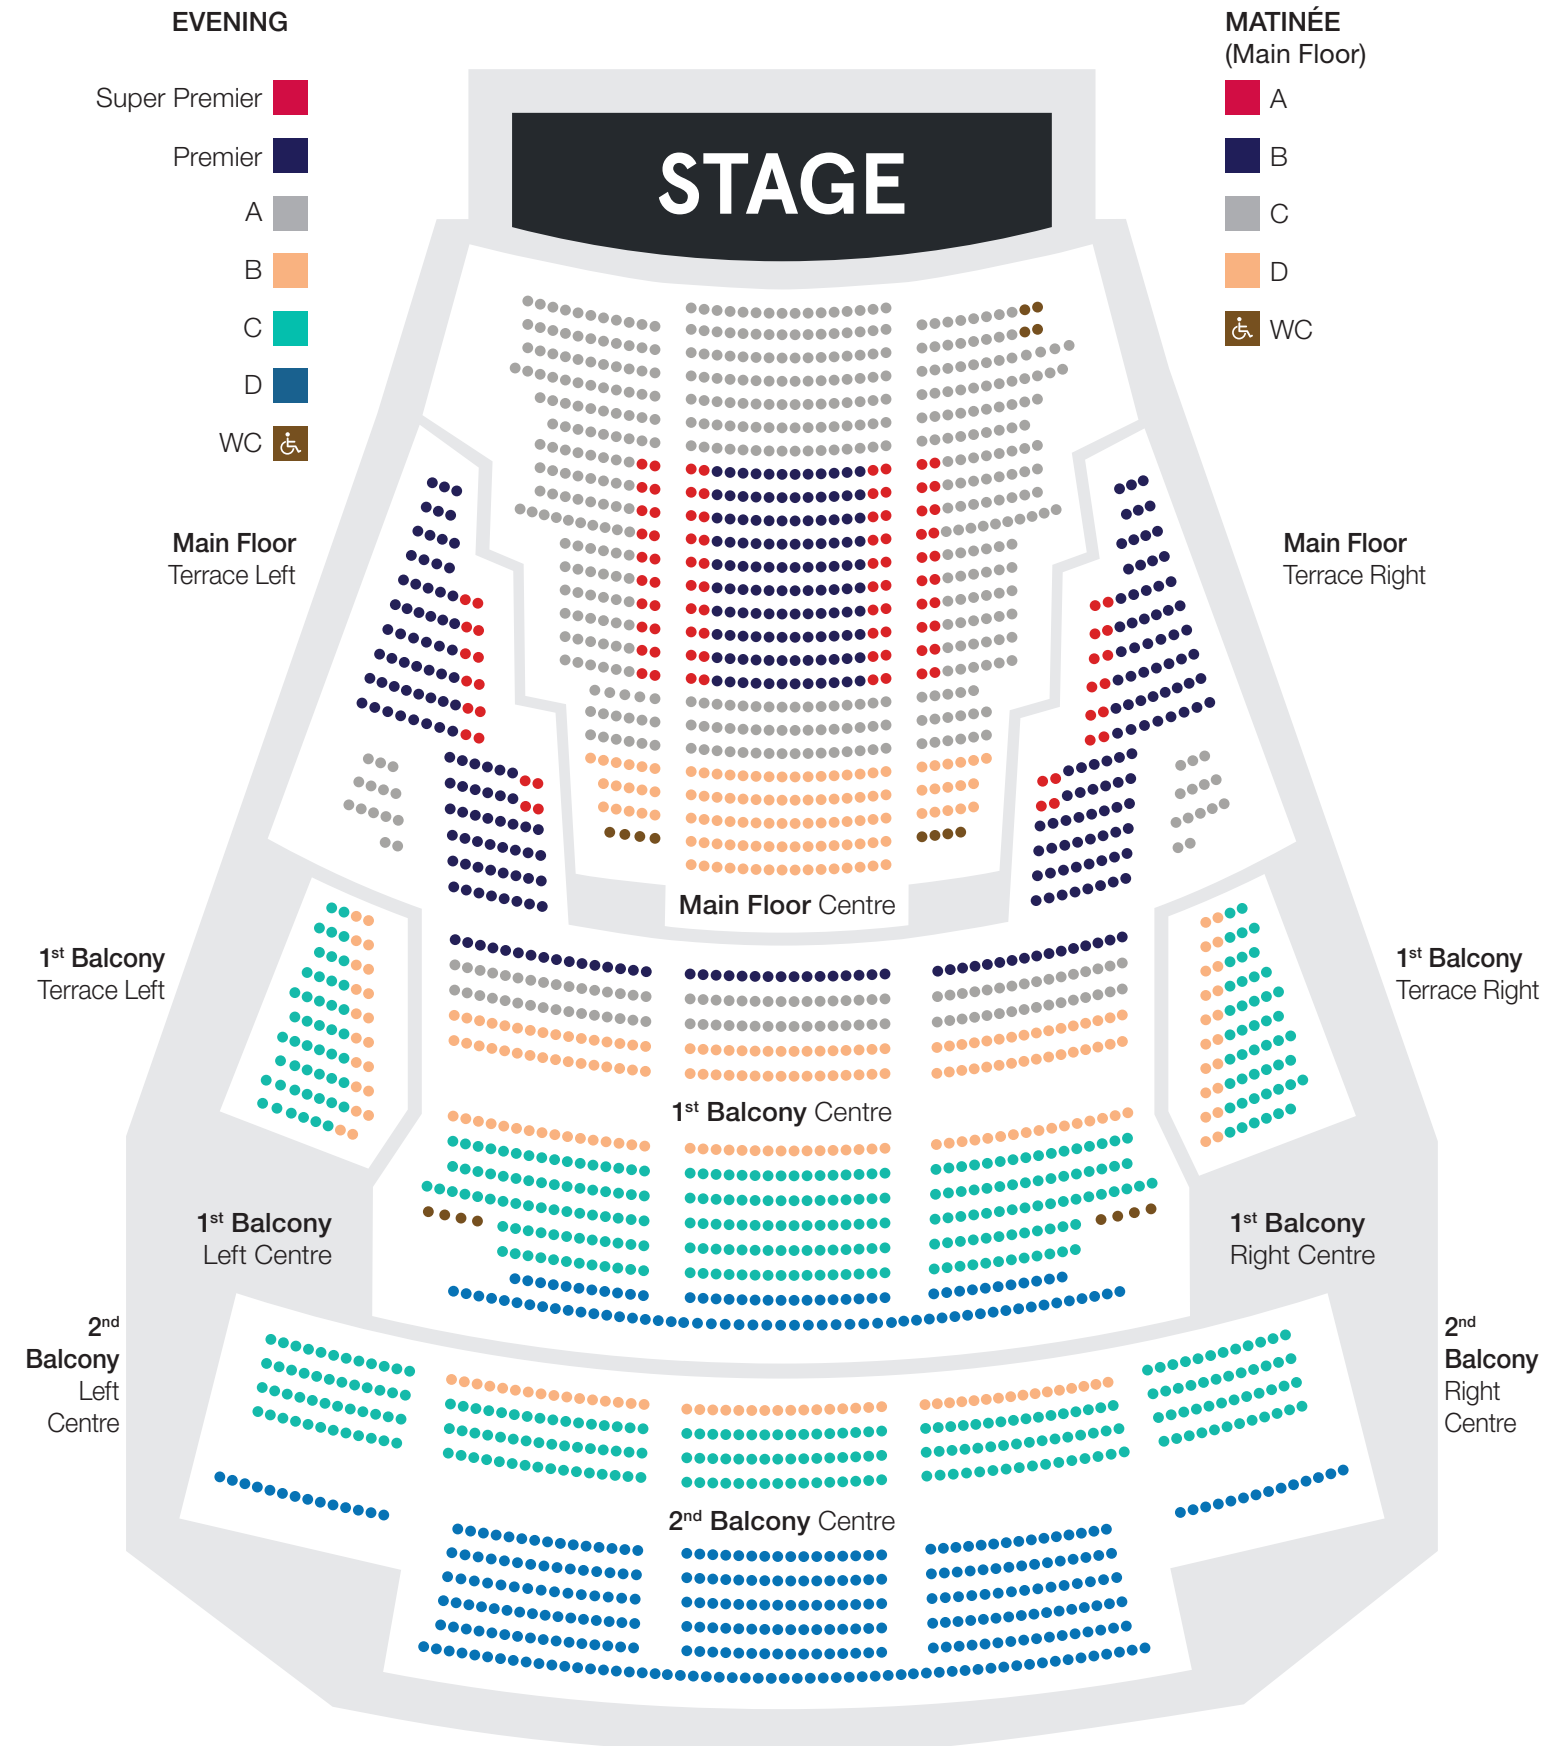

		DOÑA PERÓN	THE SLEEPING BEAUTY	HAMLET	HANSEL & GRETEL	DER WOLF & RITE OF SPRING
CALGARY	THURSDAY	Sept 14, 2023 7:30 pm	Oct 26, 2023 7:30 pm	Feb 15, 2024 7:30 pm	Mar 7, 2024 7:30 pm	May 2, 2024 7:30 pm
	FRIDAY	Sept 15, 2023 7:30 pm	Oct 27, 2023 7:30 pm	Feb 16, 2024 7:30 pm	Mar 8, 2024 7:30 pm	May 3, 2024 7:30 pm
	SATURDAY MATINÉE	Sept 16, 2023 2:00 pm	Oct 28, 2023 2:00 pm	Feb 17, 2024 2:00 pm	Mar 9, 2024 2:00 pm	May 4, 2024 2:00 pm
	SATURDAY EVENING	Sept 16, 2023 7:30 pm	Oct 28, 2023 7:30 pm	Feb 17, 2024 7:30 pm	Mar 9, 2024 7:30 pm	May 4, 2024 7:30 pm
EDMONTON	FRIDAY	Sept 22, 2023 7:30 pm	Nov 3, 2023 7:30 pm	Feb 23, 2024 7:30 pm	Mar 22, 2024 7:30 pm	May 10, 2024 7:30 pm
	SATURDAY	Sept 23, 2023 7:30 pm	Nov 4, 2023 7:30 pm	Feb 24, 2024 7:30 pm	Mar 23, 2024 7:30 pm	May 11, 2024 7:30 pm

23/24 The Nutcracker Pricing

	■ Super Premier	■ Premier	■ A Zone	■ B Zone	■ C Zone	■ D Zone
Subscriber Price	\$154.30	\$129.50	\$117.50	\$101.50	\$72.70	\$51.90

23/24 The Nutcracker Performance Dates

		WEDNESDAY	THURSDAY	FRIDAY	SATURDAY MATINEE	SATURDAY EVENING	SUNDAY MATINEE
EDMONTON		Dec 6, 2023 7:00 pm	Dec 7, 2023 7:00 pm	Dec 8, 2023 7:00 pm	Dec 9, 2023 1:00 pm	Dec 9, 2023 6:00 pm	Dec 10, 2023 1:00 pm
CALGARY		-	-	Dec 15, 2023 7:00 pm	Dec 16, 2023 1:00 pm	Dec 16, 2023 6:00 pm	Dec 17, 2023 1:00 pm
		Dec 20, 2023 7:00 pm	Dec 21, 2023 7:00 pm	Dec 22, 2023 7:00 pm	Dec 23, 2023 1:00 pm	Dec 23, 2023 6:00 pm	Dec 24, 2023 1:00 pm

Seating Map

Southern & Northern Alberta Jubilee Auditorium

Please note: Programming, schedules, pricing, and seating are subject to change. Same seats are not guaranteed for add-on shows. Matinee pricing does not apply to The Nutcracker performances.